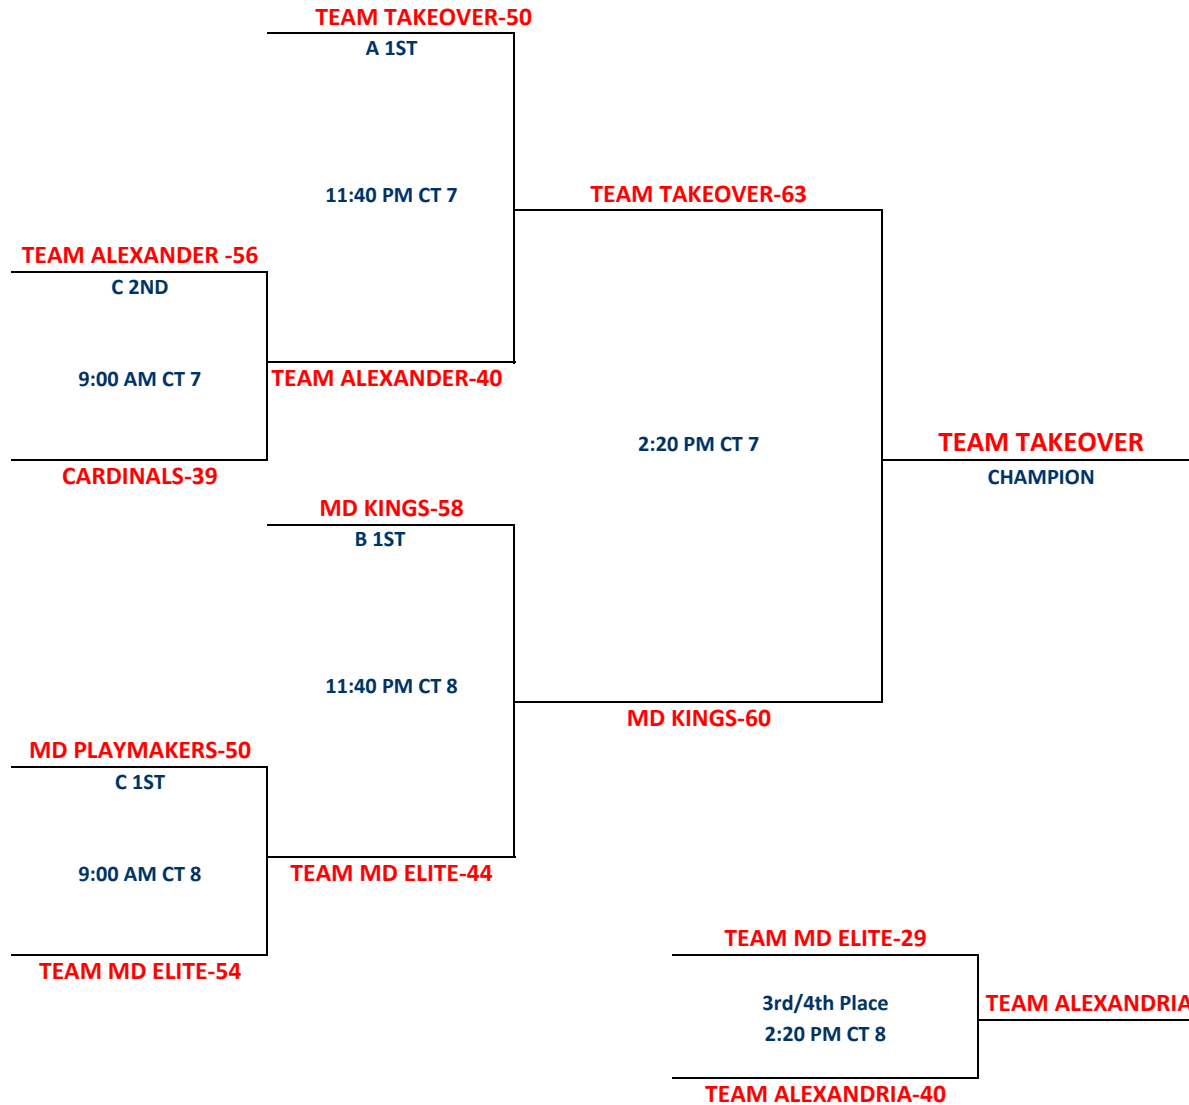

CHAMPIONSHIP BRACKET
ALL GAMES ON SUNDAY

1) Teams listed first in the pool are considered the HOME teams.

2) The team listed on the top of the bracket is considered the HOME team.