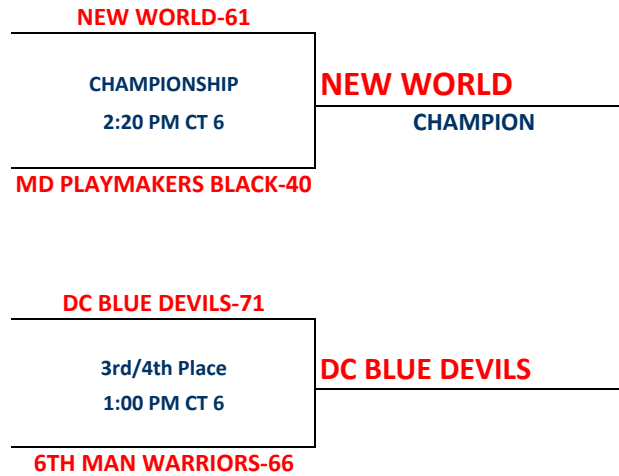

2015 PVAU DIVISION 1 14U DQT

Version 1

Pool A

W	L
	II
I	1
1I	

A1	TEAM TAKEOVER - GREY	3
A2	DC BLUE DEVILS	2
A3	6TH MAN WARRIORS	1

Friday   **Time**   **Court**   **Results**

Saturday   **Time**   **Court**   **Results**

A3 vs A2	10:20 AM	8	A3	<u>72</u>	A2	<u>52</u>
A1 vs A3	1:00 PM	8	A1	<u>54</u>	A3	<u>68</u>
A2 vs A1	3:40 PM	8	A2	<u>50</u>	A1	<u>49</u>

Sunday   **Time**   **Court**   **Results**

3rd A vs 3rd B	1:00 PM	4	3RD A	<u>63</u>	3RD B	<u>56</u>

TEAM TAKEOVER GREY VS DC PLAYMAKERS

Pool B

W	L
	III
II	I
I	II
II	I

B1	ARLAINGTON ROCKETS	4
B2	MD PLAYMAKERS - BLACK	2
B3	DC PLAYMAKERS	3
B4	NEW WORLD	1

Friday   **Time**   **Court**   **Results**

B1 vs B4	7:30 PM	7	B1	<u>48</u>	B4	<u>75</u>
B3 vs B2	8:50 PM	7	B3	<u>40</u>	B2	<u>57</u>

Saturday   **Time**   **Court**   **Results**

B1 vs B3	9:00 AM	7	B1	<u>58</u>	B3	<u>69</u>
B2 vs B4	11:40 AM	7	B2	<u>36</u>	B4	<u>49</u>
B4 vs B3	3:40 PM	5	B4	<u>79</u>	B3	<u>40</u>
B2 vs B1	3:40 PM	6	B2	<u>59</u>	B1	<u>32</u>

Sunday   **Time**   **Court**   **Results**

3rd B vs 3rd B	1:00 PM	4	3RD A	<u>63</u>	3RD B	<u>56</u>

TEAM TAKEOVER GREY VS DC PLAYMAKERS

1) Teams listed first in the pool are considered the HOME teams.

2) The team listed on the top of the bracket is considered the HOME team.

1) Teams listed first in the pool are considered the HOME teams.

2) The team listed on the top of the bracket is considered the HOME team.