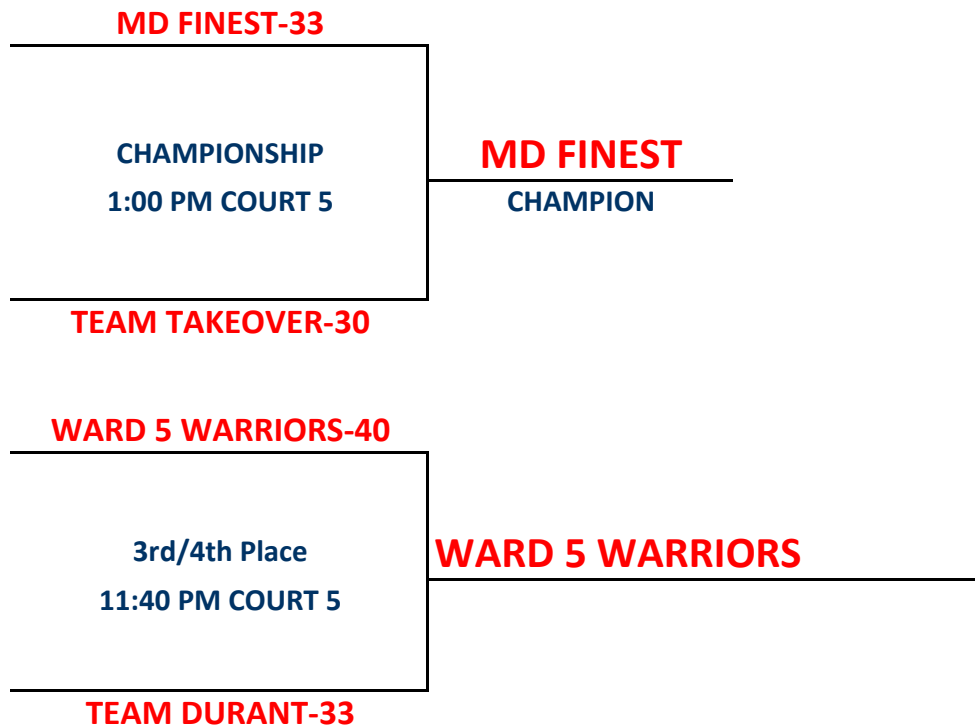

2015 PVA AU DIVISION 1 11U DQT

Version 1

1) Teams listed first in the pool are considered the HOME teams.

2) The team listed on the top of the bracket is considered the HOME team.