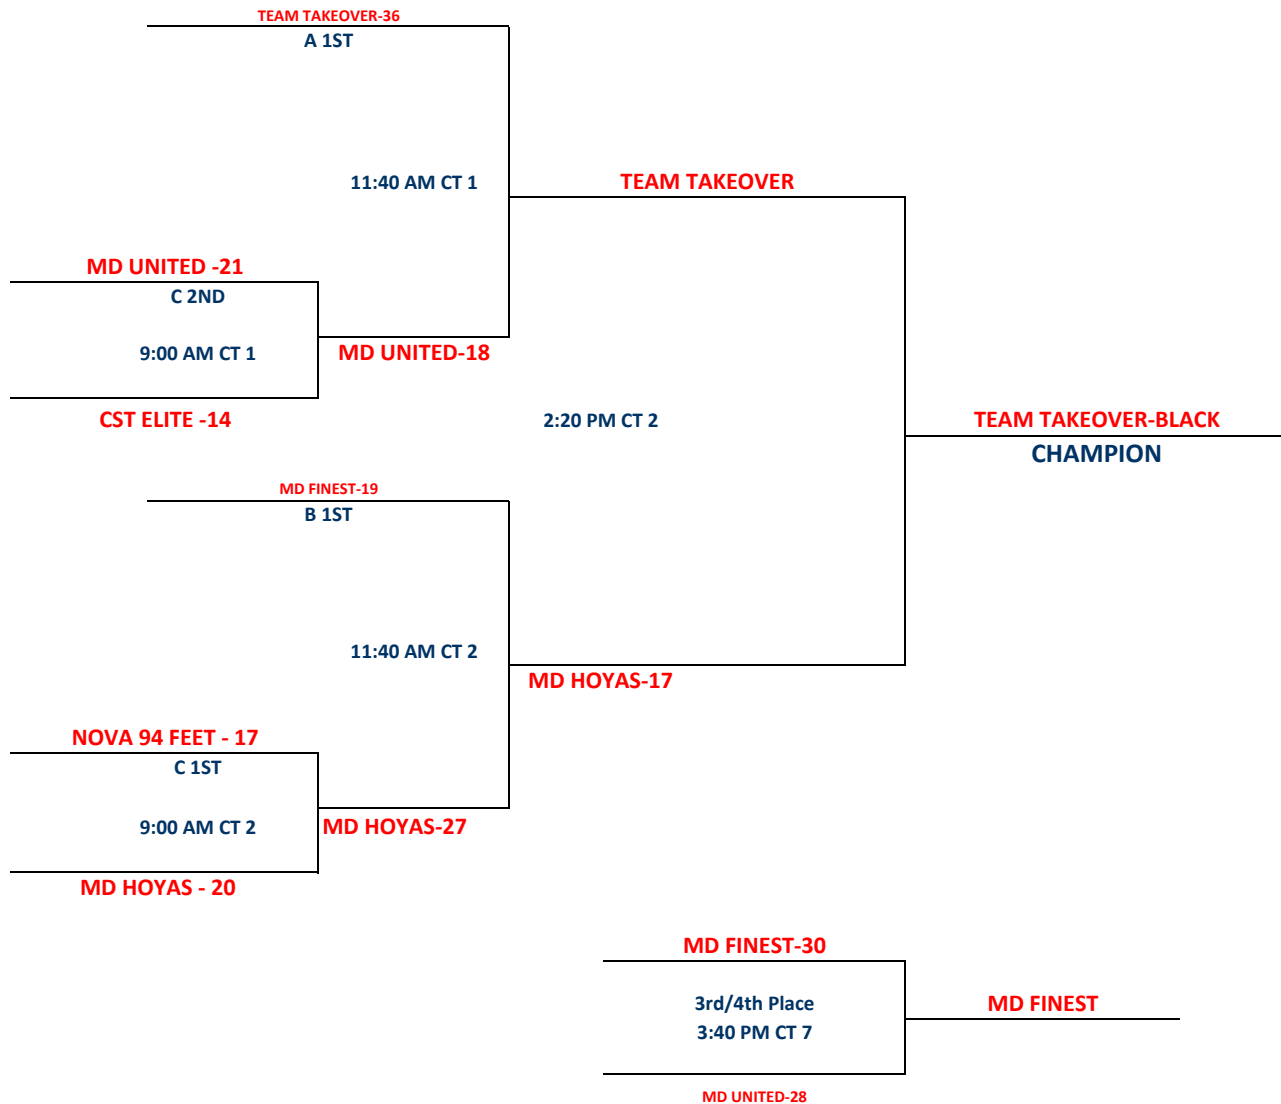

### Pool C

W	L				
I	II	C1	DC WARRIORS	3	
II	I	C2	MD UNITED	2	
	III	C3	DMV ELITE	4	
III		C4	NOVA 94 FEET	1	

Friday	Time	Court	Results
C1 vs C4	7:30 PM	3 C1	8 C4 25
C3 vs C2	8:50 PM	3 C3	4 C2 25

Saturday	Time	Court	Results
C1 vs C3	10:20 AM	3 C1	27 C3 10
C2 vs C4	1:00 PM	3 C2	15 C4 27
C4 vs C3	3:40 PM	3 C4	28 C3 19
C2 vs C1	5:00 PM	3 C2	21 C1 8

1) Teams listed first in the pool are considered the HOME teams.

2) The team listed on the top of the bracket is considered the HOME team.

**CHAMPIONSHIP BRACKET**  
**ALL GAMES ON SUNDAY**

1) Teams listed first in the pool are considered the HOME teams.