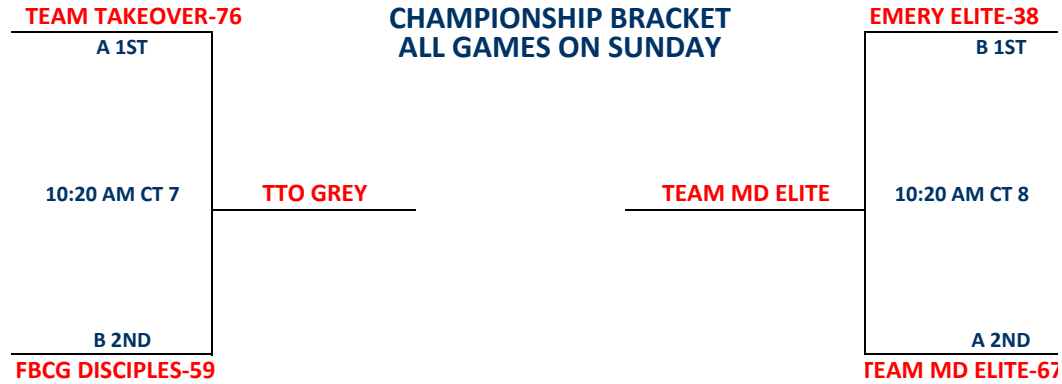

1) Teams listed first in the pool are considered the HOME teams.

2) The team listed on the top of the bracket is considered the HOME team.

2015 PVAU DIVISION 1 14U DQT

Version 1

Pool A

W	L
	II
I	1
1I	

A1	TEAM TAKEOVER - GREY	3
A2	DC BLUE DEVILS	2
A3	6TH MAN WARRIORS	1

Friday   **Time**   **Court**   **Results**

Saturday   **Time**   **Court**   **Results**

A3 vs A2	10:20 AM	8	A3	<u>72</u>	A2	<u>52</u>
A1 vs A3	1:00 PM	8	A1	<u>54</u>	A3	<u>68</u>
A2 vs A1	3:40 PM	8	A2	<u>50</u>	A1	<u>49</u>

Sunday   **Time**   **Court**   **Results**

3rd A vs 3rd B	1:00 PM	4	3RD A	<u>63</u>	3RD B	<u>56</u>

TEAM TAKEOVER GREY VS DC PLAYMAKERS

Pool B

W	L
	III
II	I
I	II
II	I

B1	ARLAINGTON ROCKETS	4
B2	MD PLAYMAKERS - BLACK	2
B3	DC PLAYMAKERS	3
B4	NEW WORLD	1

Friday   **Time**   **Court**   **Results**

B1 vs B4	7:30 PM	7	B1	<u>48</u>	B4	<u>75</u>
B3 vs B2	8:50 PM	7	B3	<u>40</u>	B2	<u>57</u>

Saturday   **Time**   **Court**   **Results**

B1 vs B3	9:00 AM	7	B1	<u>58</u>	B3	<u>69</u>
B2 vs B4	11:40 AM	7	B2	<u>36</u>	B4	<u>49</u>
B4 vs B3	3:40 PM	5	B4	<u>79</u>	B3	<u>40</u>
B2 vs B1	3:40 PM	6	B2	<u>59</u>	B1	<u>32</u>

Sunday   **Time**   **Court**   **Results**

3rd B vs 3rd B	1:00 PM	4	3RD A	<u>63</u>	3RD B	<u>56</u>

TEAM TAKEOVER GREY VS DC PLAYMAKERS

1) Teams listed first in the pool are considered the HOME teams.

2) The team listed on the top of the bracket is considered the HOME team.