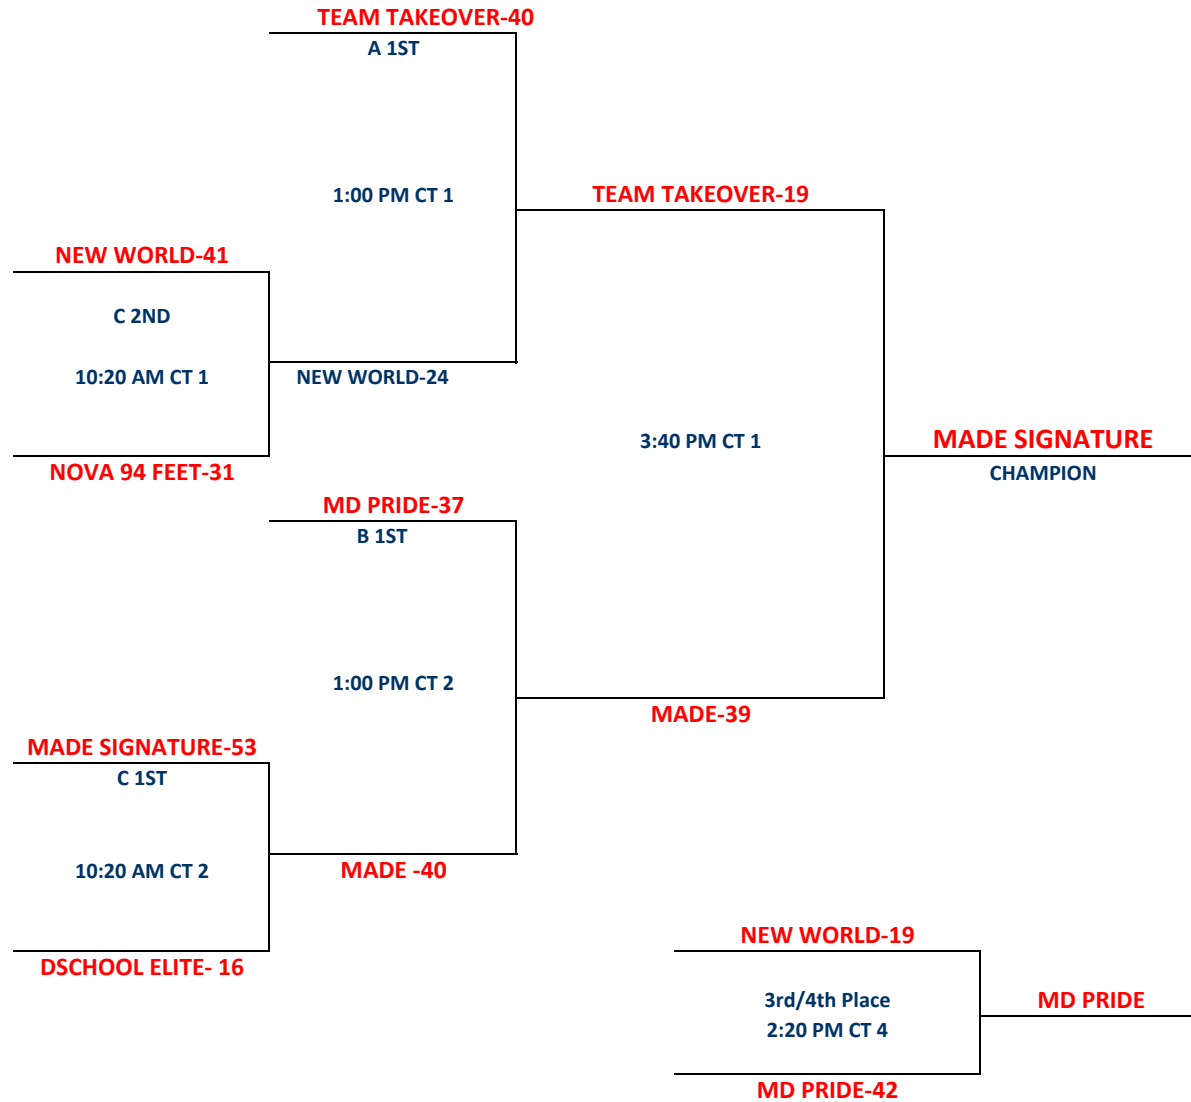

TEAM TAKEOVER-40

3RD POOL C

SUN 2:20 PM CT 3

DC PREMIER-24

TEAM TAKEOVER

1) Teams listed first in the pool are considered the HOME teams.

2) The team listed on the top of the bracket is considered the HOME team.

**CHAMPIONSHIP BRACKET**  
**ALL GAMES ON SUNDAY**

1) Teams listed first in the pool are considered the HOME teams.

2) The team listed on the top of the bracket is considered the HOME team.